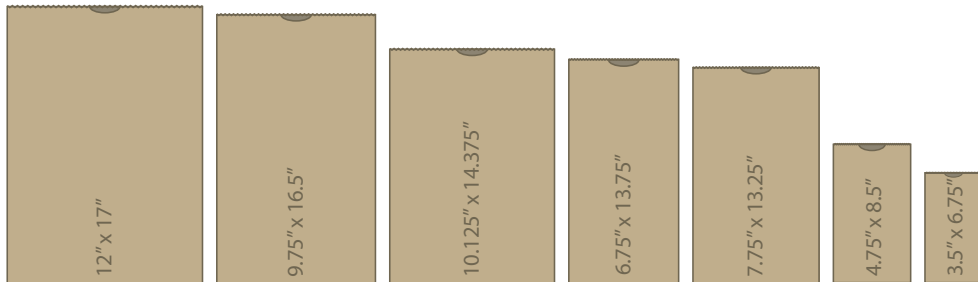

Hardware Bags

A thicker version of pound DD50.

Stockcode	Weight Capacity	Dimensions	Quantity
PHWB03L	3 lb	4-3/4" x 3" x 8-1/2"	250
70205	5 lb	5-1/4" x 3-7/16" x 10-15/16"	400
70210	10 lb	6-5/16" x 4-3/16" x 13-3/8"	400